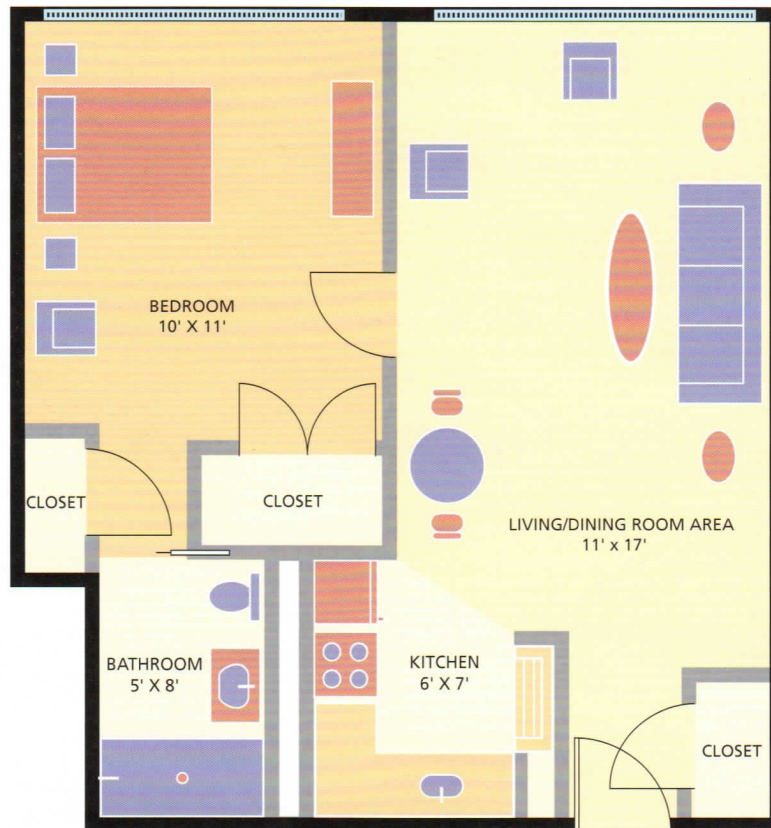

The Baldwin

One Bedroom Apartment 574 Square Feet

Apartment Features:

- Full kitchen
- Private bathroom with walk-in shower and grab bars
- Basic cable TV
- *Lifeline* emergency system with 24-hr monitored services
- Individually controlled heating and air conditioning
- Fire/smoke detectors and sprinkler system
- Window coverings
- Wall-to-wall carpeting

Rates Include:

- Two daily kosher (COR) meals
- Weekly housekeeping and linen services
- 24-hr on-site health centre (5 physicians, psychiatrist, nurses, social workers, pharmacist, dietician, occupational therapist, chiroprapist)
- Complimentary laundry room on each floor
- Social, recreational, fitness and swimming programs
- Membership in the Wagman Community Centre
- Free shuttle bus