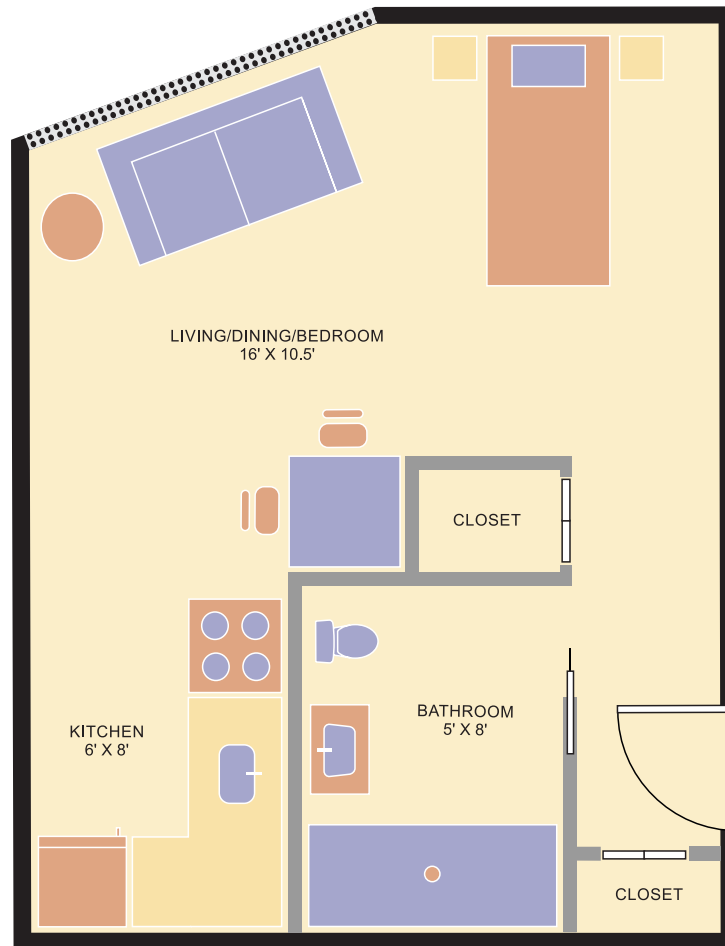

The Markham

Corner Bachelor

350 Square Feet

Apartments Feature:

- Full kitchen
- Private bathroom with walk-in shower and grab bars
- Basic cable TV
- *Lifeline* emergency system with 24-hr monitored services
- Individually controlled heating and air conditioning
- Fire/smoke detectors and sprinkler system
- Window coverings
- Wall-to-wall carpeting

Rates Include:

- Two daily kosher (COR) meals
- Weekly housekeeping and linen services
- 24 hour on-site health centre (six physicians, psychiatrist, nurses, social workers, pharmacist, dietician, occupational therapist and chiroprapist)
- Complimentary laundry room on each floor
- Social, spiritual, recreational, mind and body fitness and swimming programs
- Membership in the Wagman Community Centre
- Shuttle bus to Bathurst Street and around the Baycrest campus
- Access by referral to services prescribed by Baycrest professionals. (i.e. dentistry, ophthalmology, audiology, foot care, etc.)